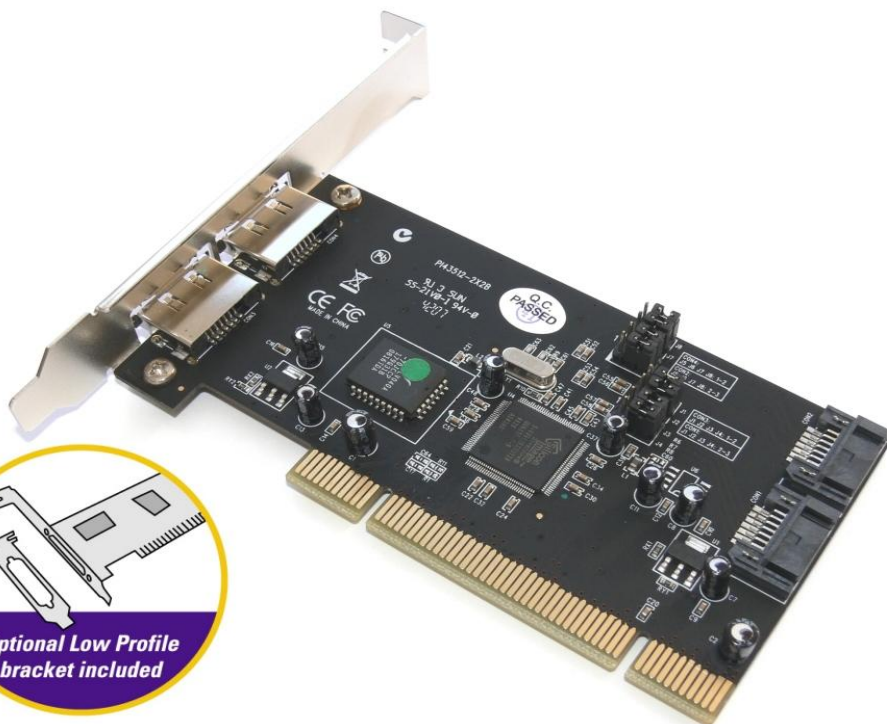

## Sandberg SATA RAID Boost

The Sandberg SATA Raid Boost lets you expand your computer with up to two internal SATA hard disks, either individually or in a RAID configuration. You can also use the two external eSATA ports to connect eSATA devices such as an external hard disk.