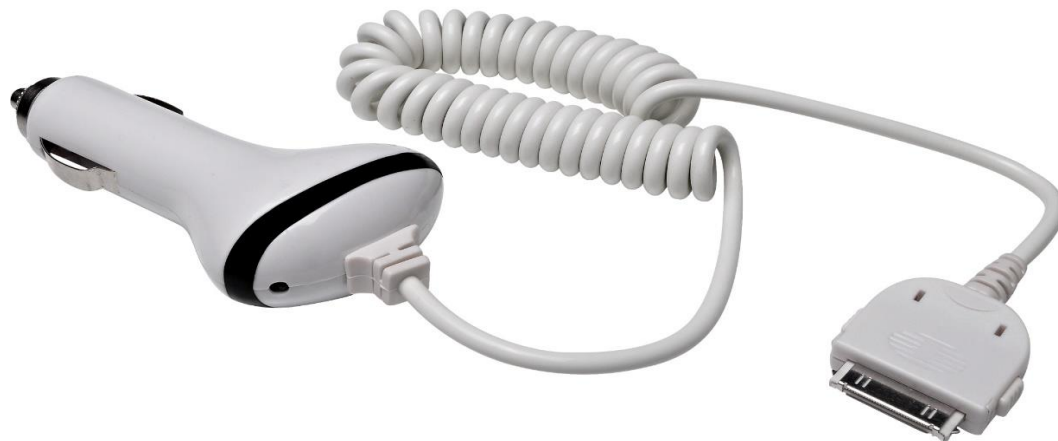

Sandberg Car charger for iPad 2100 mA

With the Sandberg Car charger for iPad, you'll always have a charging cable to hand in your car, whether it's your iPad, iPhone or iPod that's running low on power.

More information at www.sandberg.it

Specifications

Description: Sandberg Car charger for iPad 2100 mA

//Mobile accessories/Chargers and cables

EAN 5705730440021

Input 12-24V DC from car lighter socket

Output 5V DC, 2100 mA

Cable length 0.5 metres

Packaging info

Dimensions

Package height: 16,7 cm

Package width: 7,0 cm

Package depth: 4,0 cm

Package weight: 120 g

Links