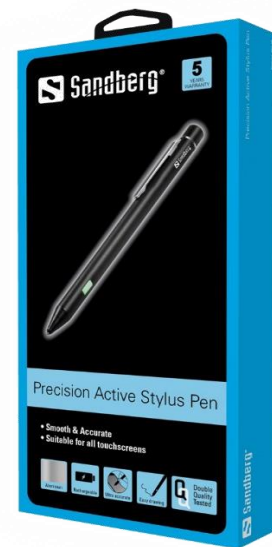

Sandberg Precision Active Stylus Pen

Sandberg Precision Active Stylus is an active stylus pen with a very thin point providing you with optimal precision when touching your smartphone or tablet. An indispensable tool whether you need to hit the letters precisely and quickly or draw artworks in apps such as MediBang.

More information at www.sandberg.it

Specifications

Description: Sandberg Precision Active Stylus Pen

//Mobile accessories/Stylus pens

EAN 5705730461057

Type: Active

Pen nib size: 1.5 mm

Pen nib Material: Copper elasticity

Pen material: Aluminum Alloy

Battery: Polymer Lithium-ion Battery 150 mAh

Charging interface: Micro USB

Charging time: Approx. 90 Minutes

Use time: Approx. 12 Hours

Packaging info

1 Sandberg Precision Active Stylus Pen

1 Micro USB charging cable 30 cm

Dimensions

Package height: 11,0 cm

Package width: 10,0 cm

Package depth: 2,0 cm

Package weight: 30 g

Links

Product page: <https://sandberg.it/product/precision-active-stylus-pen>