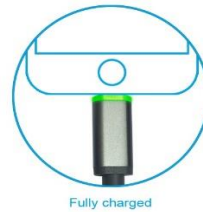

Sandberg Lightning Reversible + LED 1m

With the Sandberg Sync and Charge Cable, you can sync with your computer and charge the battery from there directly or from a charger with a USB port.

More information at www.sandberg.it

Nurido.eu says:

"Convinces in many ways. A really satisfactory product. Money is well invested."

Specifications

Description: Sandberg Lightning Reversible + LED 1m
//Mobile accessories/Charging cables
EAN 5705730480102

Packaging info

Dimensions

Package height: 15,0 cm
Package width: 8,0 cm
Package depth: 2,0 cm
Package weight: 50 g

Links

Product page: <https://sandberg.it/product/lightning-reversible-plus-led-1m>
Helpdesk page: <https://sandberg.it/support/lightning-reversible-plus-led-1m>
Download large picture: http://files.sandberg.it/products/images/lg/480-10_lg.jpg
Download PDF: <http://files.sandberg.it/products/pdf/480-10en.pdf>