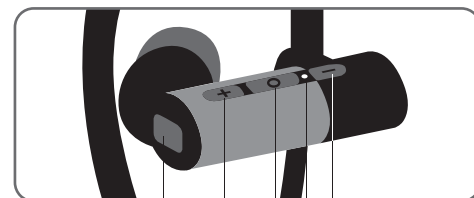

Use

Volume- /
previous track
Indicator
LED
Power on / off
Answer
Volume+ /
next track
Charging port

* Functions may vary depending on connected device