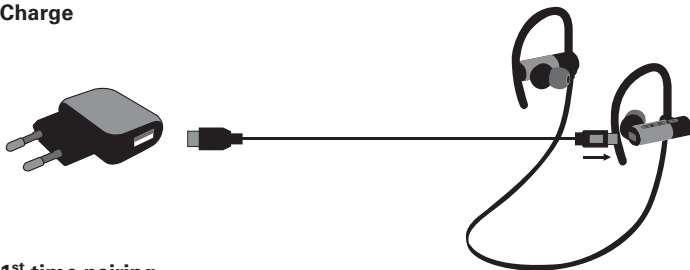

For information on handling electronic waste, see www.sandberg.it/weee

**Waterproof
Bluetooth
Earphones**

Quick guide
126-05

www.sandberg.it

Quick guide

Quick guide

Charge

1st time pairing

Use

Volume- /
previous track
Indicator
LED
Power on / off
Answer
Volume+ /
next track
Charging port

* Functions may vary depending on connected device