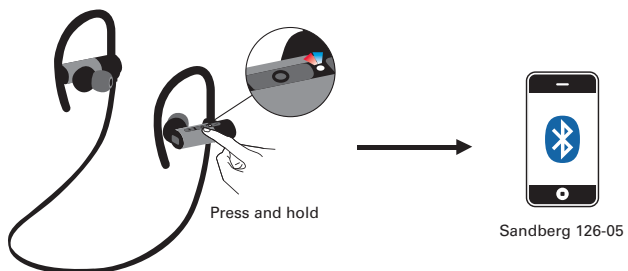

For information on handling electronic waste, see www.sandberg.it/weee

**Waterproof
Bluetooth
Earphones**

Quick guide
126-05

www.sandberg.it

Quick guide

Quick guide

Charge

1st time pairing

Use

Volume- /
previous track
Indicator
LED
Power on / off
Answer
Volume+ /
next track
Charging port

* Functions may vary depending on connected device